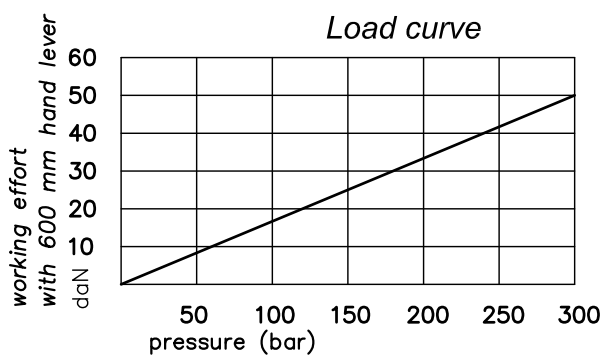

PISTON HAND PUMP PRBC 20
 Double acting function for a single acting cylinder
 Fixing to wall

Article № / Означение /	PRBC 20
with bellows / с маншон /	PRBC 20M
without release handknob / без разтоварващ кран /	PRBC 20E
Working volume (cm ³) / Работен обем /	20
Rated pressure (bar) / Номинално налягане /	250
Weight (kg) / Маса /	2.9
Hydraulic mineral oil / advised viscosity / Filtration	ISO VG 46 18 / 14 ISO 4406