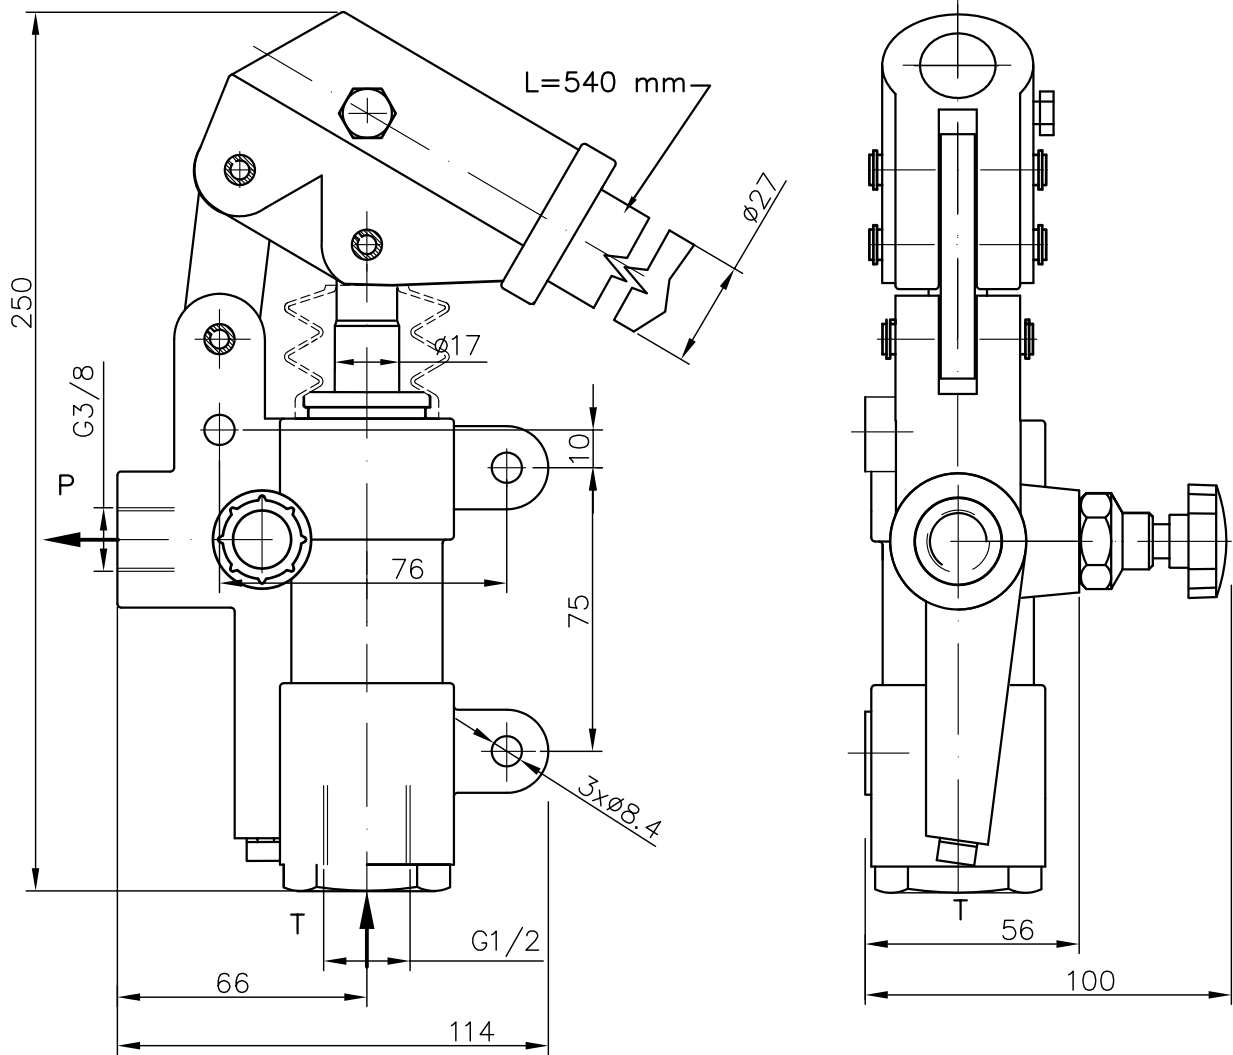

PISTON HAND PUMP PRBC 20
 Double acting function for a single acting cylinder
 Fixing to wall

Article № / Означение /	PRBC 20
with bellows / с маншон /	PRBC 20M
without release handknob / без разтоварващ кран /	PRBC 20E
Working volume (cm ³) / Работен обем /	20
Rated pressure (bar) / Номинално налягане /	250
Weight (kg) / Маса /	2.9
Hydraulic mineral oil / advised viscosity / Filtration	ISO VG 46 18 / 14 ISO 4406